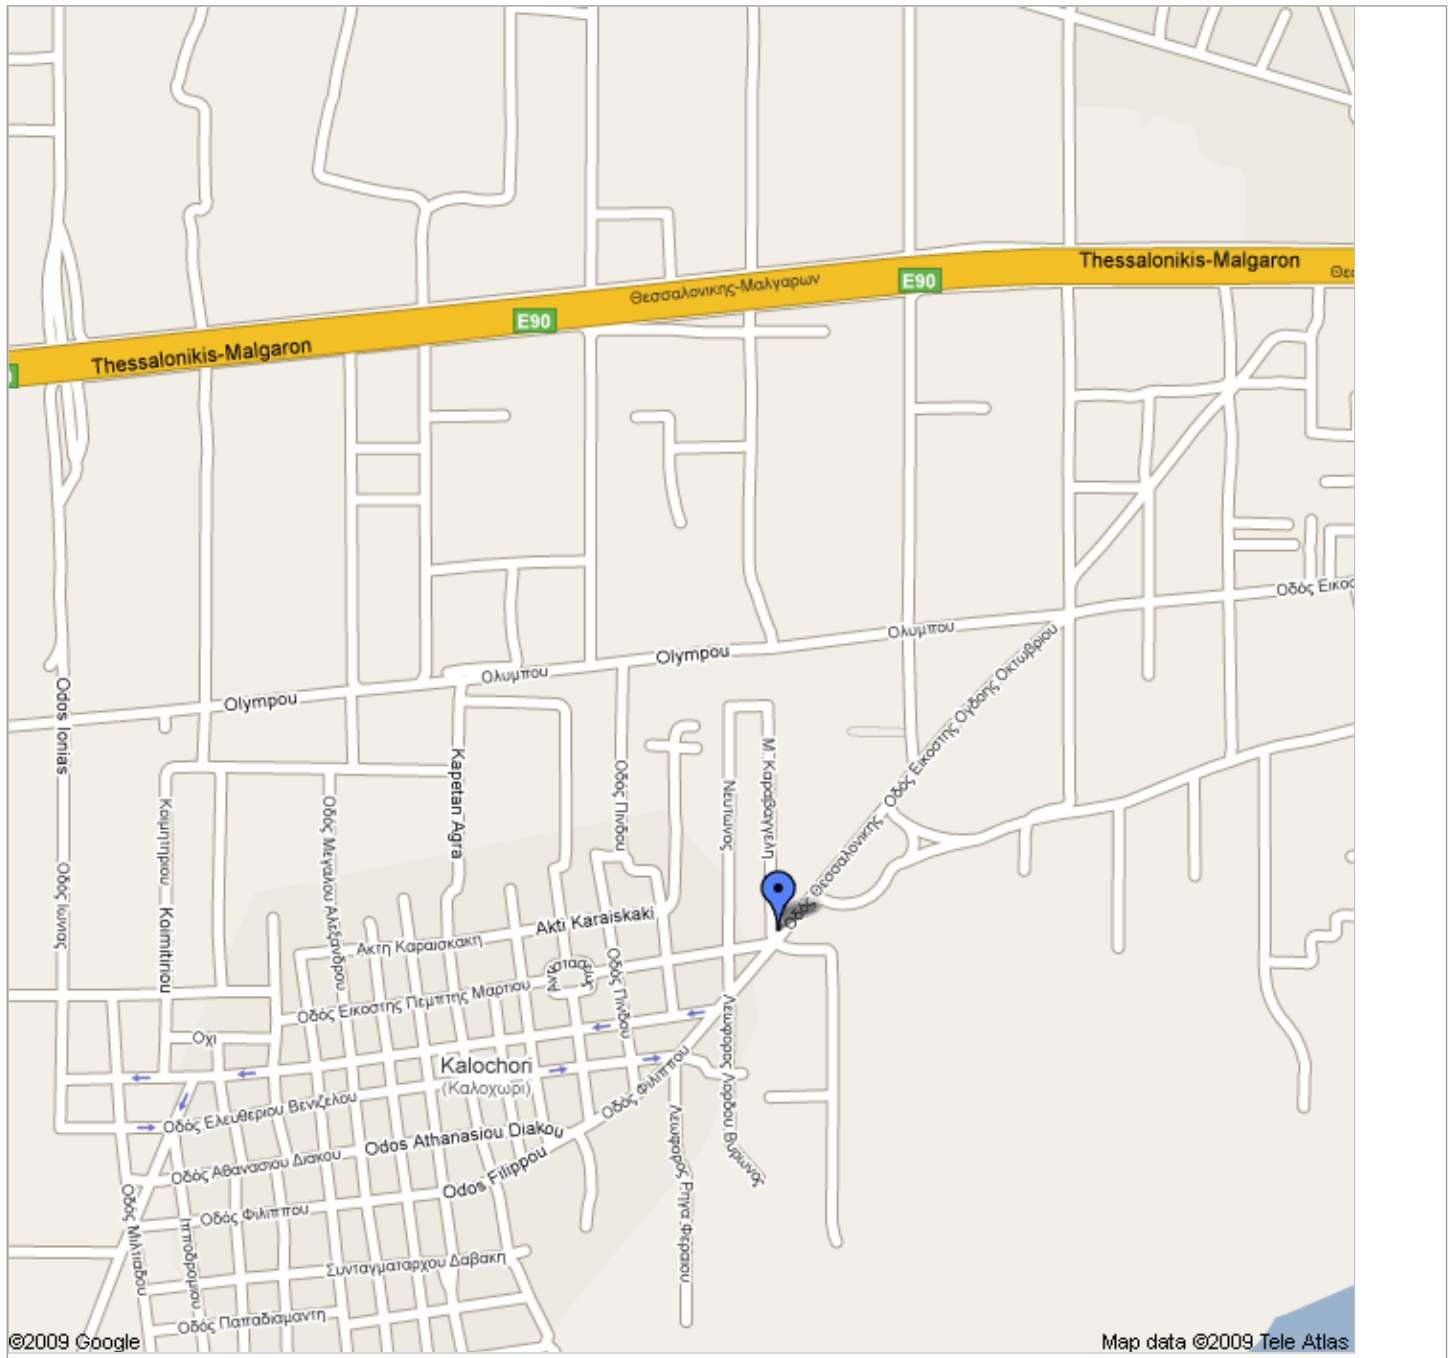

Notes METALSO SHEET METAL DESIGN AND FABRICATION

7th klm. Thessaloniki-Kalohori Rd.
Kalohori, Thessaloniki
Greece GR-57009
Tel.Fax +302310.75.1089
www.metalso.gr

©2009 Google

Map data ©2009 Tele Atlas